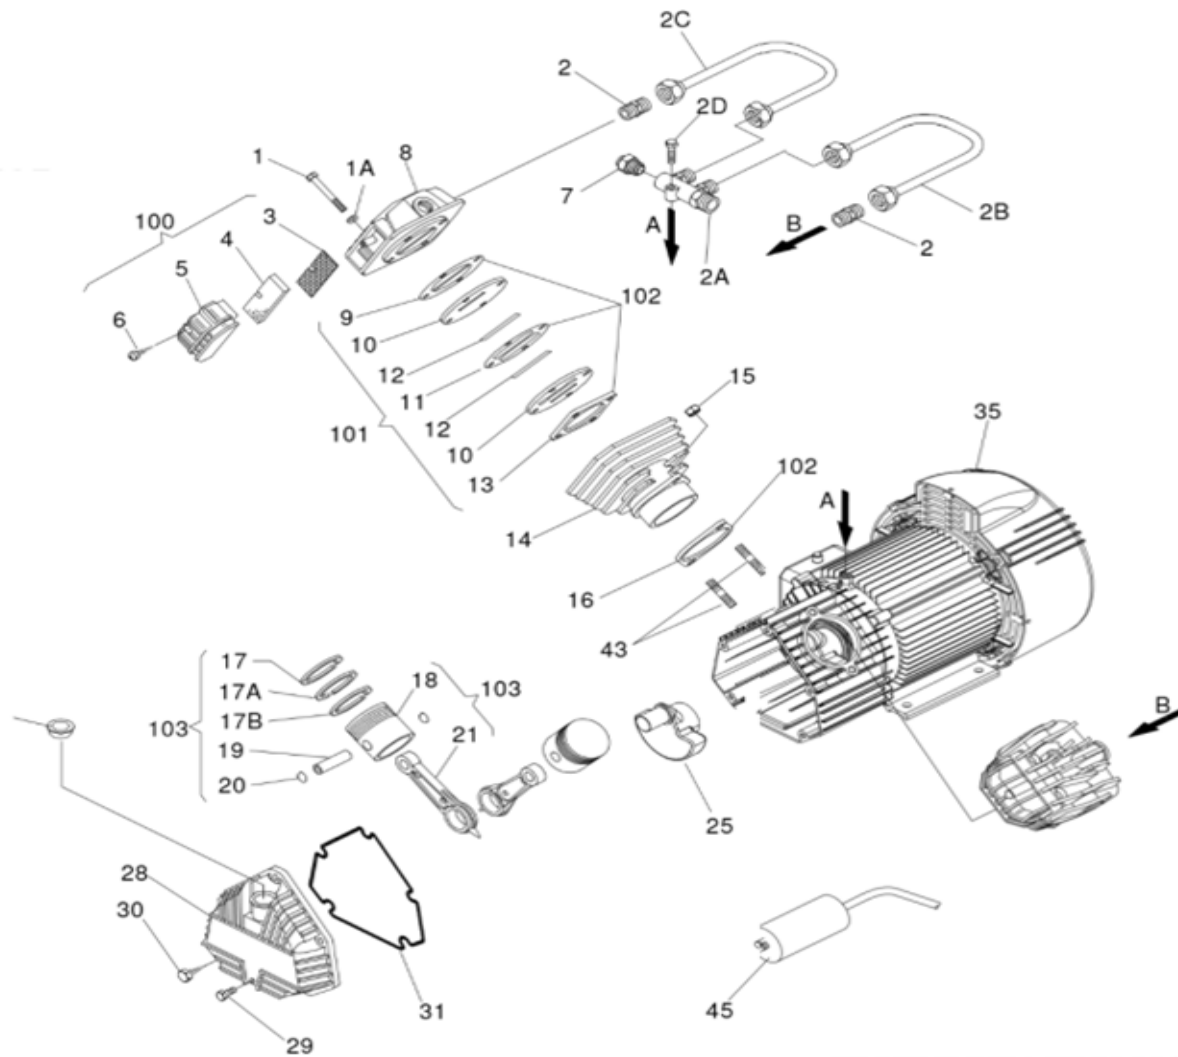

Compressor 20/300

Part nr 713918

SINGLE PHASE V.230/50Hz
MONOFASE V.230/50Hz

POS	PARTSNAME	ESSVE Partnumber	POS	PARTSNAME	ESSVE Partnumber
1	Screw 6mm	-	17	Piston rings	-
1A	Washer	-	17A	Piston rings	-
2	Joint	-	17B	Piston rings	-
2A	4 Way Manifold	-	18	Piston	-
2B	Tube dx.	10001582	19	Piston pin	-
2C	Tube sx.	10001583	20	Ring	-
2D	Screw	-	21	Connection Rod	-
3	Filter plate	10001476	25	Counter weight	-
4	Filtering element	10001476	27	Plug	10001566
5	Intake filter	10001476	28	Carter Cover	10001614
6	Screw	-	29	Screw 6mm	-
7	Start valve	10001573	30	Screw 6mm	-
8	Head	-	31	Gasket	10004808
9	Gasket	10004805	35	Electric Motor	10004809
10	Valve plate	10004806	43	Stud bolt	-
11	Gasket	Use both 10004805 & 10004806	45	Capacitor 70µF	10004810
12	Valve	10004807	100	Set Intake filter	10001476
13	Gasket	10004805	101	Set valves plates(only pos. 10,11,12)	10004806
14	Cylinder	-	102	Set of gasket (only pos. 9,11,13,31)	10004805
15	Nut	-	103	Piston / con rod kit	-
16	Gasket	10004805			

POS	PARTSNAME	ESSVE Partnumber	POS	PARTSNAME	ESSVE Partnumber
49	Pump unit	10004809	64	Nut 8mm	-
49A	Oil dipstick kit	10001566	65	Washer 8mm	-
51	Plug 1/2"	-	66	Safety valve	10004795
52	Rubber	10004799	67	Pressure switch	10004793
53	Drain tap	49020	68	Joint 1/4" x 1/4"	49034
54	Wheel	10004801	69	Pressure reducer 1/4"x2 & 1/8"x1	49015
56	Ring	10004816	70	Quick tap 1/4"	-
58	Bolt 8mm	-	72	Preassure qauage 1/8"	49024
58A	Washer	-	73	Preassure qauage 1/4"	49025
58B	Flange nut	10001503	74	Handle	10001605
59	Power cable 3x2,5mm ²	-	75	Handle	10004818
60	Check valve	10001568	76	Screw "Star"	-
61	Rilsan tube	10001577	77	Screw	-
63	Feed tube	10004817			