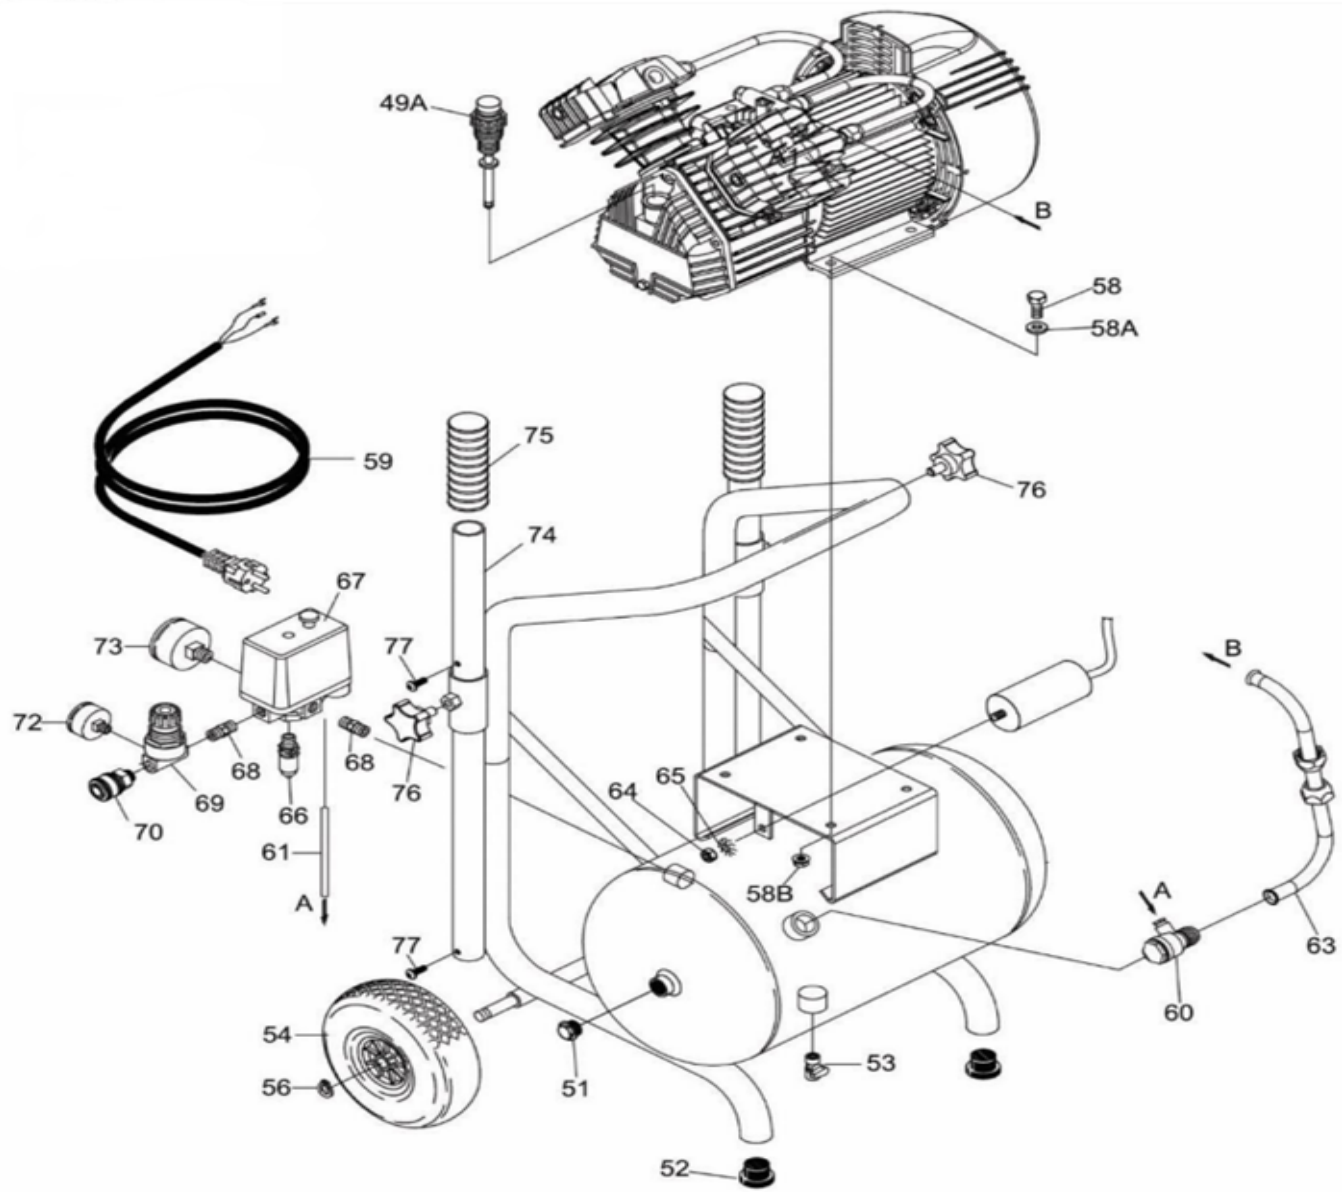

Compressor 20/300

Part nr 713918

SINGLE PHASE V.230/50Hz
MONOFASE V.230/50Hz

POS	PARTSNAME	ESSVE Partnumber	POS	PARTSNAME	ESSVE Partnumber
1	Screw 6mm	-	17	Piston rings	-
1A	Washer	-	17A	Piston rings	-
2	Joint	-	17B	Piston rings	-
2A	4 Way Manifold	-	18	Piston	-
2B	Tube dx.	10001582	19	Piston pin	-
2C	Tube sx.	10001583	20	Ring	-
2D	Screw	-	21	Connection Rod	-
3	Filter plate	10001476	25	Counter weight	-
4	Filtering element	10001476	27	Plug	10001566
5	Intake filter	10001476	28	Carter Cover	10001614
6	Screw	-	29	Screw 6mm	-
7	Start valve	10001573	30	Screw 6mm	-
8	Head	-	31	Gasket	10004808
9	Gasket	10004805	35	Electric Motor	10004809
10	Valve plate	10004806	43	Stud bolt	-
11	Gasket	Use both 10004805 & 10004806	45	Capacitor 70µF	10004810
12	Valve	10004807	100	Set Intake filter	10001476
13	Gasket	10004805	101	Set valves plates(only pos. 10,11,12)	10004806
14	Cylinder	-	102	Set of gasket (only pos. 9,11,13,31)	10004805
15	Nut	-	103	Piston / con rod kit	-
16	Gasket	10004805			

POS	PARTSNAME	ESSVE Partnumber	POS	PARTSNAME	ESSVE Partnumber
49	Pump unit	10004809	64	Nut 8mm	-
49A	Oil dipstick kit	10001566	65	Washer 8mm	-
51	Plug 1/2"	-	66	Safety valve	10004795
52	Rubber	10004799	67	Pressure switch	10004793
53	Drain tap	49020	68	Joint 1/4" x 1/4"	49034
54	Wheel	10004801	69	Pressure reducer 1/4"x2 & 1/8"x1	49015
56	Ring	10004816	70	Quick tap 1/4"	-
58	Bolt 8mm	-	72	Preassure qauage 1/8"	49024
58A	Washer	-	73	Preassure qauage 1/4"	49025
58B	Flange nut	10001503	74	Handle	10001605
59	Power cable 3x2,5mm ²	-	75	Handle	10004818
60	Check valve	10001568	76	Screw "Star"	-
61	Rilsan tube	10001577	77	Screw	-
63	Feed tube	10004817			