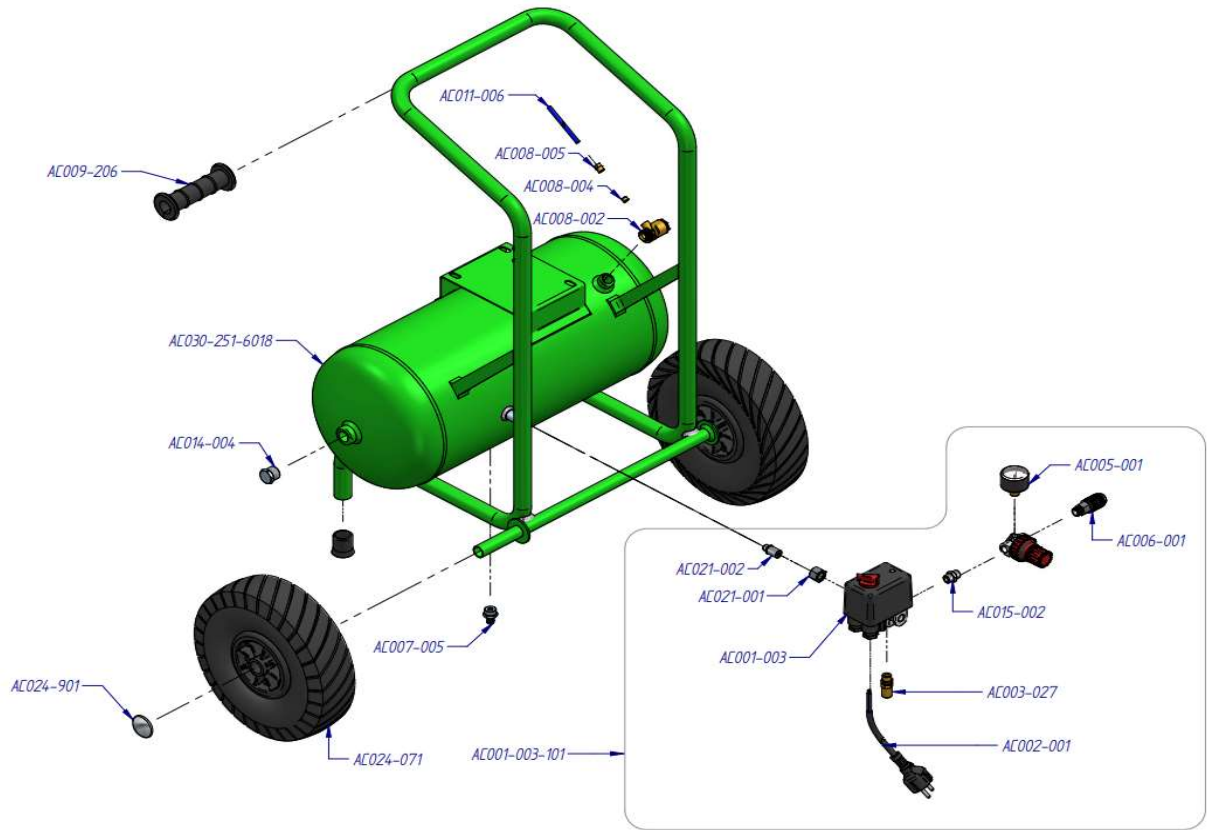

POS	PARTS NAME	ESSVE Partnumber	POS	PARTS NAME	ESSVE Partnumber
AC001-003	Pressure Switch 1/4" (start valve open )	10004793	AC009-206	Rubber knob	-
AC001-003-101	Complete: AC001-003, AC003-027, AC005-001, AC005-011, AC006-001, AC015-002, 4385094	10004794	AC011-006	Sort Rilsan tube for EXTREME 1 25L.	49031
AC002-001	Pin plug SHUKO 1,5 m	49038	AC014-004	Closure plug 1/2"	10004800
AC003-027	Safety valve 11 BAR PED	10004795	AC015-002	Nipple 1/4"-1/4"	49034
AC005-001	Manometer 40 mm 1/4" Bar/Psi	49024	AC021-001	Nut for connection	49037
AC005-011	Manometer 50 mm 1/4" Bar/Psi	10004796	AC021-002	Connection	-
AC006-001	Universal Coupler 1/4" Male	-	AC024-071	Wheel	10004801
AC007-005	Condensate drain valve	49020	AC024-901	Safety washer	10004802
AC008-002	Not return valve 3/8" complete for tube	49012	AC030-251-6018	Tank EXTREME 1 25L. "GREEN"	-
AC008-006	Nut for tube blue Rilsan	10004797	Not Shown	Reducervalue w/ Manom 40mm, 1/8"	10004803
AC008-007	Ogive for tube blue Rilsan	10004798	AC005-001	Manometer 40 mm 1/8" Bar/Psi	10004804
AC009-102	Rubber food support 24 mm	10004799			